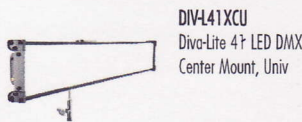

Diva-Lite® 21/31/41

▼ Photometrics

Diva-Lite 21	FC	508	154	70	40	26	18	14	11	9	7
	Feet	2	4	6	8	10	12	14	16	18	20
	LUX	7113	2409	1121	634	412	288	212	164	131	106
	Meters	0.5	1	1.5	2	2.5	3	3.5	4	4.5	5

Diva-Lite 31	FC	510	161	75	43	28	20	15	11	9	8
	Feet	2	4	6	8	10	12	14	16	18	20
	LUX	7270	2470	1190	683	445	312	233	181	146	117
	Meters	0.5	1	1.5	2	2.5	3	3.5	4	4.5	5

Diva-Lite 41	FC	481	161	77	45	29	21	16	12	10	8
	Feet	2	4	6	8	10	12	14	16	18	20
	LUX	6840	2450	1210	712	462	325	242	189	153	123
	Meters	0.5	1	1.5	2	2.5	3	3.5	4	4.5	5

▼ Fixture Specifications

Fixture	Input Voltage VAC	Amps VAC	Input Voltage VDC	Amps 24VDC	Kelvin Range	Dimming Range	Dimensions	Weight
Diva-Lite 21 Center	100-240VAC, 50/60Hz, 150W	1.25A, 0.65A	18-36VDC, 150W	6.25A	2500-9900	100%-1%	23.5 x 4.5 x 11.5" (60 x 11.5 x 29cm)	12 lb (5.5kg)
Diva-Lite 21 Yoke	100-240VAC, 50/60Hz, 150W	1.25A, 0.65A	18-36VDC, 150W	6.25A	2500-9900	100%-1%	28.5 x 4.5 x 14.5" (72.5 x 11.5 x 37cm)	13 lb (6kg)
Diva-Lite 31 Center	100-240VAC, 50/60Hz, 150W	1.25A, 0.65A	18-36VDC, 150W	6.25A	2500-9900	100%-1%	37.5 x 4.5 x 9.5" (95 x 11.5 x 24cm)	14 lb (6.5kg)
Diva-Lite 31 Yoke	100-240VAC, 50/60Hz, 150W	1.25A, 0.65A	18-36VDC, 150W	6.25A	2500-9900	100%-1%	42 x 4.5 x 12" (107 x 11.5 x 30.5cm)	14.5 lb (6.5kg)
Diva-Lite 41 Center	100-240VAC, 50/60Hz, 150W	1.25A, 0.65A	18-36VDC, 150W	6.25A	2500-9900	100%-1%	49.5 x 4.5 x 7.5" (126 x 11.5 x 19cm)	15 lb (7kg)
Diva-Lite 41 Yoke	100-240VAC, 50/60Hz, 150W	1.25A, 0.65A	18-36VDC, 150W	6.25A	2500-9900	100%-1%	56 x 4.5 x 10" (142 x 11.5 x 25.5cm)	15.5 lb (7kg)

▼ Diva-Lite 41 LED DMX Center

DIV-L41XCU
Diva-Lite 41 LED DMX Center Mount, Univ

LVR-SL490-P
Diva-Lite 41 Louver/HP, 90° (Included)

MTP-LBC
Kino 41 Lollipop w/ Baby Receiver Curve (16mm) (Included)

▼ Diva-Lite 41 LED DMX Yoke