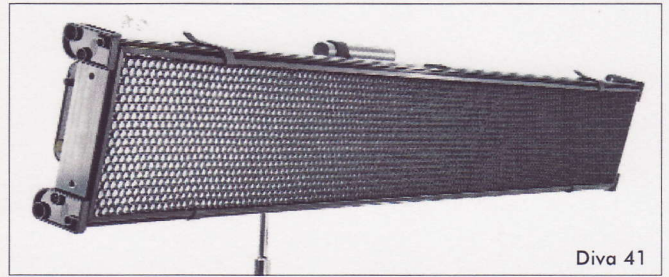

Diva-Lite 41	FC	481	161	77	45	29	21	16	12	10	8
	Feet	2	4	6	8	10	12	14	16	18	20
	LUX	6840	2450	1210	712	462	325	242	189	153	123
	Meters	0.5	1	1.5	2	2.5	3	3.5	4	4.5	5

▼ Fixture Specifications

Fixture	Input Voltage VAC	Amps VAC	Input Voltage VDC	Amps 24VDC	Kelvin Range	Dimming Range	Dimensions	Weight
Diva-Lite 21 Center	100-240VAC, 50/60Hz, 150W	1.25A, 0.65A	18-36VDC, 150W	6.25A	2500-9900	100%-1%	23.5 x 4.5 x 11.5" (60 x 11.5 x 29cm)	12 lb (5.5kg)
Diva-Lite 21 Yoke	100-240VAC, 50/60Hz, 150W	1.25A, 0.65A	18-36VDC, 150W	6.25A	2500-9900	100%-1%	28.5 x 4.5 x 14.5" (72.5 x 11.5 x 37cm)	13 lb (6kg)
Diva-Lite 31 Center	100-240VAC, 50/60Hz, 150W	1.25A, 0.65A	18-36VDC, 150W	6.25A	2500-9900	100%-1%	37.5 x 4.5 x 9.5" (95 x 11.5 x 24cm)	14 lb (6.5kg)
Diva-Lite 31 Yoke	100-240VAC, 50/60Hz, 150W	1.25A, 0.65A	18-36VDC, 150W	6.25A	2500-9900	100%-1%	42 x 4.5 x 12" (107 x 11.5 x 30.5cm)	14.5 lb (6.5kg)
Diva-Lite 41 Center	100-240VAC, 50/60Hz, 150W	1.25A, 0.65A	18-36VDC, 150W	6.25A	2500-9900	100%-1%	49.5 x 4.5 x 7.5" (126 x 11.5 x 19cm)	15 lb (7kg)
Diva-Lite 41 Yoke	100-240VAC, 50/60Hz, 150W	1.25A, 0.65A	18-36VDC, 150W	6.25A	2500-9900	100%-1%	56 x 4.5 x 10" (142 x 11.5 x 25.5cm)	15.5 lb (7kg)

▼ Diva-Lite 41 LED DMX Center

DIV-L41XCU
Diva-Lite 41 LED DMX Center Mount, Univ

LVR-SL490-P
Diva-Lite 41 Louver/HP, 90° (Included)

MTP-LBC
Kino 41 Lollipop w/ Baby Receiver Curve (16mm) (Included)

▼ Diva-Lite 41 LED DMX Yoke

DIV-L41XYU
Diva-Lite 41 LED DMX Yoke Mount, Univ

LVR-SL490-P
Diva-Lite 41 Louver/HP, 90° (Included)

▼ Details

Diva 41

▼ Diva-Lite LED DMX Kits

KIT-DL21XU

Diva-Lite 21 LED DMX Center Kit w/ Travel Case, Univ