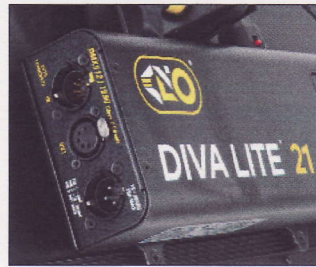

Diva-Lite 41	FC	481	161	77	45	29	21	16	12	10	8
	Feet	2	4	6	8	10	12	14	16	18	20
	LUX	6840	2450	1210	712	462	325	242	189	153	123
	Meters	0.5	1	1.5	2	2.5	3	3.5	4	4.5	5

▼ Fixture Specifications

Fixture	Input Voltage VAC	Amps VAC	Input Voltage VDC	Amps 24VDC	Kelvin Range	Dimming Range	Dimensions	Weight
Diva-Lite 21 Center	100-240VAC, 50/60Hz, 150W	1.25A, 0.65A	18-36VDC, 150W	6.25A	2500-9900	100%-1%	23.5 x 4.5 x 11.5" (60 x 11.5 x 29cm)	12 lb (5.5kg)
Diva-Lite 21 Yoke	100-240VAC, 50/60Hz, 150W	1.25A, 0.65A	18-36VDC, 150W	6.25A	2500-9900	100%-1%	28.5 x 4.5 x 14.5" (72.5 x 11.5 x 37cm)	13 lb (6kg)
Diva-Lite 31 Center	100-240VAC, 50/60Hz, 150W	1.25A, 0.65A	18-36VDC, 150W	6.25A	2500-9900	100%-1%	37.5 x 4.5 x 9.5" (95 x 11.5 x 24cm)	14 lb (6.5kg)
Diva-Lite 31 Yoke	100-240VAC, 50/60Hz, 150W	1.25A, 0.65A	18-36VDC, 150W	6.25A	2500-9900	100%-1%	42 x 4.5 x 12" (107 x 11.5 x 30.5cm)	14.5 lb (6.5kg)
Diva-Lite 41 Center	100-240VAC, 50/60Hz, 150W	1.25A, 0.65A	18-36VDC, 150W	6.25A	2500-9900	100%-1%	49.5 x 4.5 x 7.5" (126 x 11.5 x 19cm)	15 lb (7kg)
Diva-Lite 41 Yoke	100-240VAC, 50/60Hz, 150W	1.25A, 0.65A	18-36VDC, 150W	6.25A	2500-9900	100%-1%	56 x 4.5 x 10" (142 x 11.5 x 25.5cm)	15.5 lb (7kg)

DIV-L41XYU
Diva-Lite 41 LED DMX Yoke Mount, Univ

LVR-SL490-P
Diva-Lite 41 Louver/HP, 90° (Included)

▼ Details

Diva 41

▼ Diva-Lite LED DMX Kits

KIT-DL21XU

Diva-Lite 21 LED DMX Center Kit w/ Travel Case, Univ

Contents	Dimensions	Weight
1 Diva-Lite 21 LED DMX Center, Univ	28.5 x 8.5 x 16"	22.5 lb
1 Travel Case	(72.5 x 22 x 41cm)	(10kg)

KIT-DL31XU

Diva-Lite 31 LED DMX Center Kit w/ Travel Case, Univ

Contents	Dimensions	Weight
1 Diva-Lite 31 LED DMX Center, Univ	45.5 x 9 x 16.5"	33.5 lb
1 Travel Case	(116 x 23 x 42cm)	(15kg)