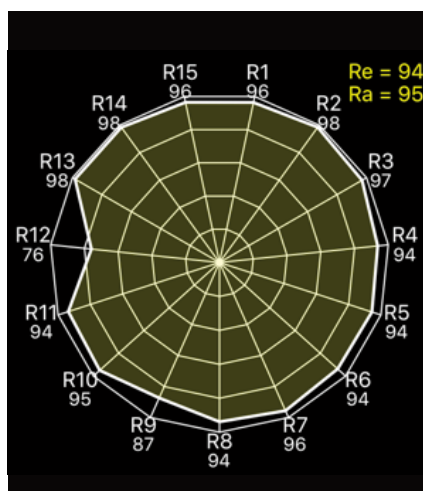

DLED12 DMX

- 220W studio light
- Active cooling
- dedolight double-aspheric optics
- Huge focus range, 60°-5°.
With non-spherical, wide-angle attachment 85°-54°
- Weight: 11 kg

DLED12-D-DMX daylight version

DP1200KU

DLWA1200R

DPBA-L18

| DLED12-BI-DMX | | |
|---|---|----------|
| Focusing range | 60° - 5° | |
| Intensity range | 1 : 11 | |
| CCT | 2700 - 6500 | |
| | daylight | tungsten |
| CRI Ra | 97 | 96 |
| CRI Re | 95 | 94 |
| TLCI | 96 | 97 |
| Delta UV | -0.0011 | 0.0015 |
| Lux in 3 m flood position | 933 | |
| Lux in 3 m spot position | 10.100 | |
| Lux in 3 m with parallel beam attachment DPBA-L18 | 13.774 | |
| Input voltage | 90 - 264 VAC | |
| Power consumption | 308 W | |
| Size | 484,2 x 323,4 x 542,7 mm 19.1 x 12.7 x 21,4 inches | |
| Weight | 11 kg 24.3 lbs | |