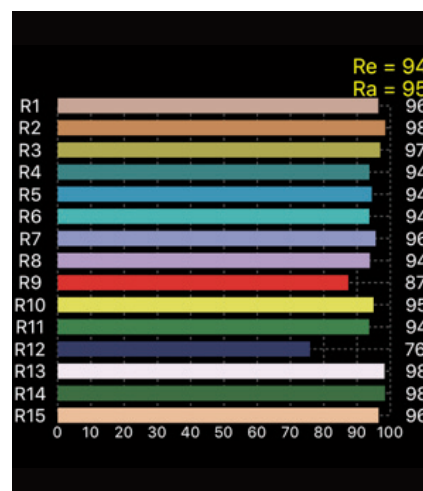

DLED12 DMX

- 220W studio light
- Active cooling
- dedolight double-aspheric optics
- Huge focus range, 60°-5°.
With non-spherical, wide-angle attachment 85°-54°
- Weight: 11 kg

DLED12-D-DMX daylight version

All DLED12 lights can be controlled manually, as well as by DMX

DLED12-BI-DMX bicolor version

Bicolor fixture, tunable between 2700K - 6500K

Pole-operated version (added price)

Motorized versions on demand

DP1200KU

DLWA1200R

DPBA-L18

| DLED12-BI-DMX | | |
|---|---|----------|
| Focusing range | 60° - 5° | |
| Intensity range | 1 : 11 | |
| CCT | 2700 - 6500 | |
| | daylight | tungsten |
| CRI Ra | 97 | 96 |
| CRI Re | 95 | 94 |
| TLCI | 96 | 97 |
| Delta UV | -0.0011 | 0.0015 |
| Lux in 3 m flood position | 933 | |
| Lux in 3 m spot position | 10.100 | |
| Lux in 3 m with parallel beam attachment DPBA-L18 | 13.774 | |
| Input voltage | 90 - 264 VAC | |
| Power consumption | 308 W | |
| Size | 484,2 x 323,4 x 542,7 mm 19.1 x 12.7 x 21,4 inches | |
| Weight | 11 kg 24.3 lbs | |