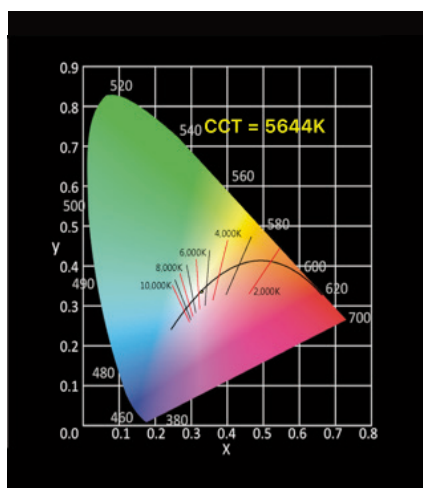

DP1200KU

DLWA1200R

DPBA-L18

| DLED12-BI-DMX | | |
|---|---|----------|
| Focusing range | 60° - 5° | |
| Intensity range | 1 : 11 | |
| CCT | 2700 - 6500 | |
| | daylight | tungsten |
| CRI Ra | 97 | 96 |
| CRI Re | 95 | 94 |
| TLCI | 96 | 97 |
| Delta UV | -0.0011 | 0.0015 |
| Lux in 3 m flood position | 933 | |
| Lux in 3 m spot position | 10.100 | |
| Lux in 3 m with parallel beam attachment DPBA-L18 | 13.774 | |
| Input voltage | 90 - 264 VAC | |
| Power consumption | 308 W | |
| Size | 484,2 x 323,4 x 542,7 mm 19.1 x 12.7 x 21,4 inches | |
| Weight | 11 kg 24.3 lbs | |