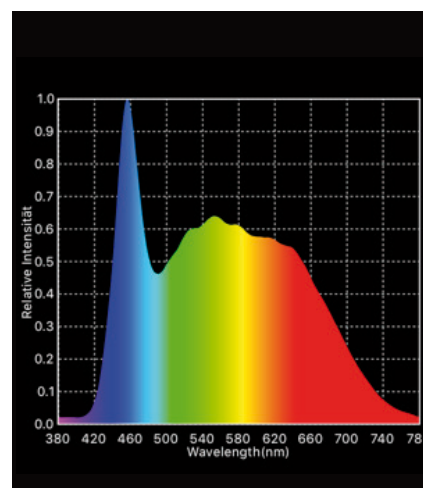

DLED12 DMX

- 220W studio light
- Active cooling
- dedolight double-aspheric optics
- Huge focus range, 60°-5°.
With non-spherical, wide-angle attachment 85°-54°
- Weight: 11 kg

DLED12-D-DMX daylight version

All DLED12 lights can be controlled manually, as well as by DMX

DLED12-BI-DMX bicolor version

Bicolor fixture, tunable between 2700K - 6500K

Pole-operated version (added price)

Motorized versions on demand

DP1200KU

DLWA1200R

DPBA-L18

| DLED12-BI-DMX | | |
|---|---|----------|
| Focusing range | 60° - 5° | |
| Intensity range | 1 : 11 | |
| CCT | 2700 - 6500 | |
| | daylight | tungsten |
| CRI Ra | 97 | 96 |
| CRI Re | 95 | 94 |
| TLCI | 96 | 97 |
| Delta UV | -0.0011 | 0.0015 |
| Lux in 3 m flood position | 933 | |
| Lux in 3 m spot position | 10.100 | |
| Lux in 3 m with parallel beam attachment DPBA-L18 | 13.774 | |
| Input voltage | 90 - 264 VAC | |
| Power consumption | 308 W | |
| Size | 484,2 x 323,4 x 542,7 mm 19.1 x 12.7 x 21,4 inches | |
| Weight | 11 kg 24.3 lbs | |