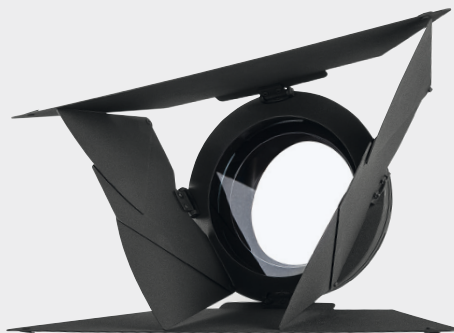

DLED12 DMX

- 220W studio light
- Active cooling
- dedolight double-aspheric optics
- Huge focus range, 60°-5°.
With non-spherical, wide-angle attachment 85°-54°
- Weight: 11 kg

DLED12-D-DMX daylight version

All DLED12 lights can be controlled manually, as well as by DMX

DLED12-BI-DMX bicolor version

Bicolor fixture, tunable between 2700K - 6500K

Pole-operated version (added price)

Motorized versions on demand

DP1200KU

DLWA1200R

DPBA-L18

| DLED12-BI-DMX | | |
|---|---|----------|
| Focusing range | 60° - 5° | |
| Intensity range | 1 : 11 | |
| CCT | 2700 - 6500 | |
| | daylight | tungsten |
| CRI Ra | 97 | 96 |
| CRI Re | 95 | 94 |
| TLCI | 96 | 97 |
| Delta UV | -0.0011 | 0.0015 |
| Lux in 3 m flood position | 933 | |
| Lux in 3 m spot position | 10.100 | |
| Lux in 3 m with parallel beam attachment DPBA-L18 | 13.774 | |
| Input voltage | 90 - 264 VAC | |
| Power consumption | 308 W | |
| Size | 484,2 x 323,4 x 542,7 mm 19.1 x 12.7 x 21,4 inches | |
| Weight | 11 kg 24.3 lbs | |